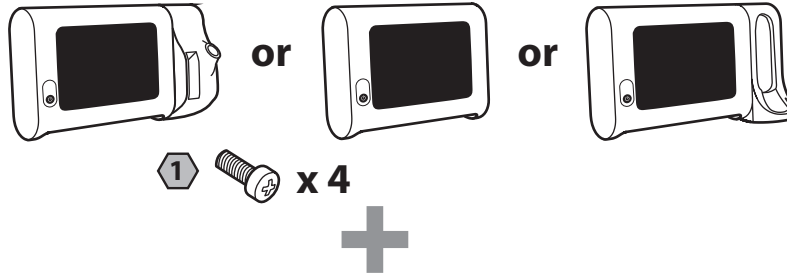

hillrom.com
Hillrom Technical Support
hillrom.com/en-us/about-us/locations/

IMPORTANT!

Ensure that you have both a Connex Spot Monitor and an approved stand before proceeding with assembly.

IMPORTANT! Ensure that you have both a Connex Spot Monitor and an approved stand before proceeding with assembly.

重要提示! 确保在继续执行组装之前准备好 Connex Spot 监护仪和认可的支架。

重要事項! 您必須同時具備 Connex Spot 監視器與認可的支架，才能開始進行組裝。

VIGTIG! Samlingen må først påbegyndes, når man har sikret sig, at man både er i besiddelse af en Connex Spot Monitor og en godkendt stander.